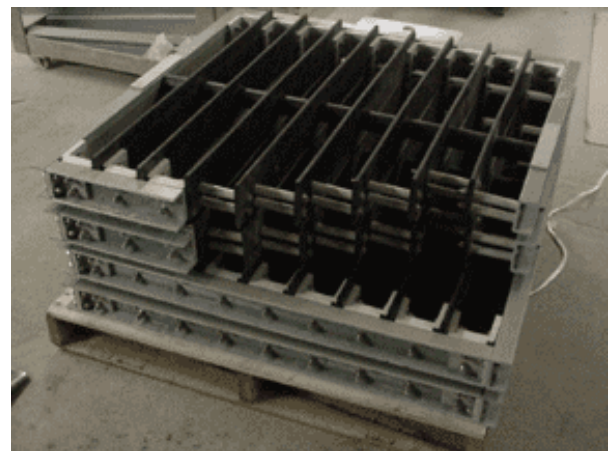

Hydro Intake Screens

Fiberglass hydro screens, trash racks, can be fabricated for small or large waterways. We design these screens for small or large openings. A variety of "screen" materials can be used to assure the correct flow. Shipping split lines are minimized to reduce on site assembly time

Ultra's Hydro Intake Screens have been proven to eliminate ice frazellites build up and guard again zebra muscle attaching to the screen or frame.

ULTRA
FIBERGLASS SYSTEMS

Ultra Incorporated
9732 West Carmen Ave.
Milwaukee, WI 53225