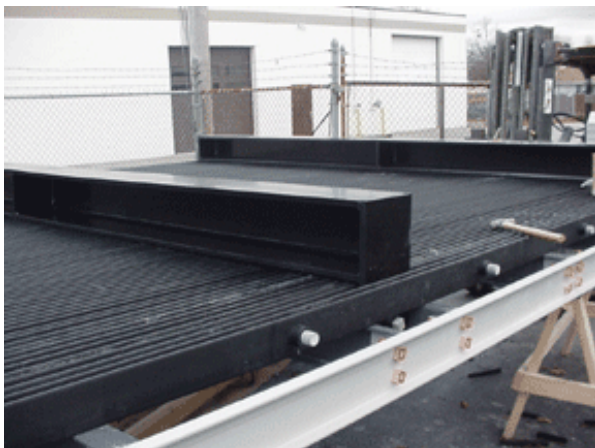

Hydro Intake Screens

Fiberglass hydro screens, trash racks, can be fabricated for small or large waterways. We design these screens for small or large openings. A variety of "screen" materials can be used to assure the correct flow. Shipping split lines are minimized to reduce on site assembly time

Ultra's Hydro Intake Screens have been proven to eliminate ice frazellites build up and guard again zebra muscle attaching to the screen or frame.

ULTRA
FIBERGLASS SYSTEMS

Ultra Incorporated
9732 West Carmen Ave.
Milwaukee, WI 53225